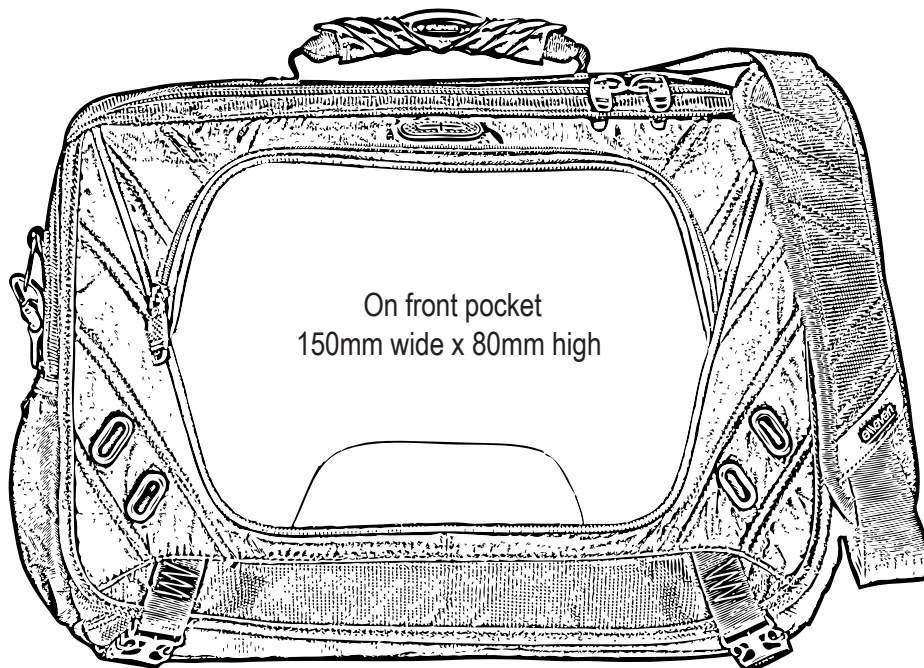

## ART APPROVAL LAYOUT

Product Size: 431mm wide x 318mm high x 152mm depth

Recommended Decoration Area & Size:

On front pocket - 150mm wide x 80mm high

Decoration method: Screenprint

PRODUCT: EL004 - Elleven Checkpoint-Friendly Compu-Messenger Bag	<input checked="" type="checkbox"/>	<b>FIRST SUBMISSION</b>	<input type="checkbox"/> <b>APPROVED</b> <input type="checkbox"/> <b>NOT APPROVED</b>
PRODUCT COLOUR: _____	<input type="checkbox"/>	REVISION 1	
PRODUCT SCALE: 25%	<input type="checkbox"/>	REVISION 2	
POSITION(S): _____	<input type="checkbox"/>	REVISION 3	
PRINT COLOUR(S): _____	<input type="checkbox"/>	REVISION 4	
DECORATION METHOD: _____	NAME: _____		
ART SIZE(S): _____	COMPANY: _____		
DELIVERY DATE: _____	SIGNATURE: _____ Date: _____		
	COMMENTS: _____		