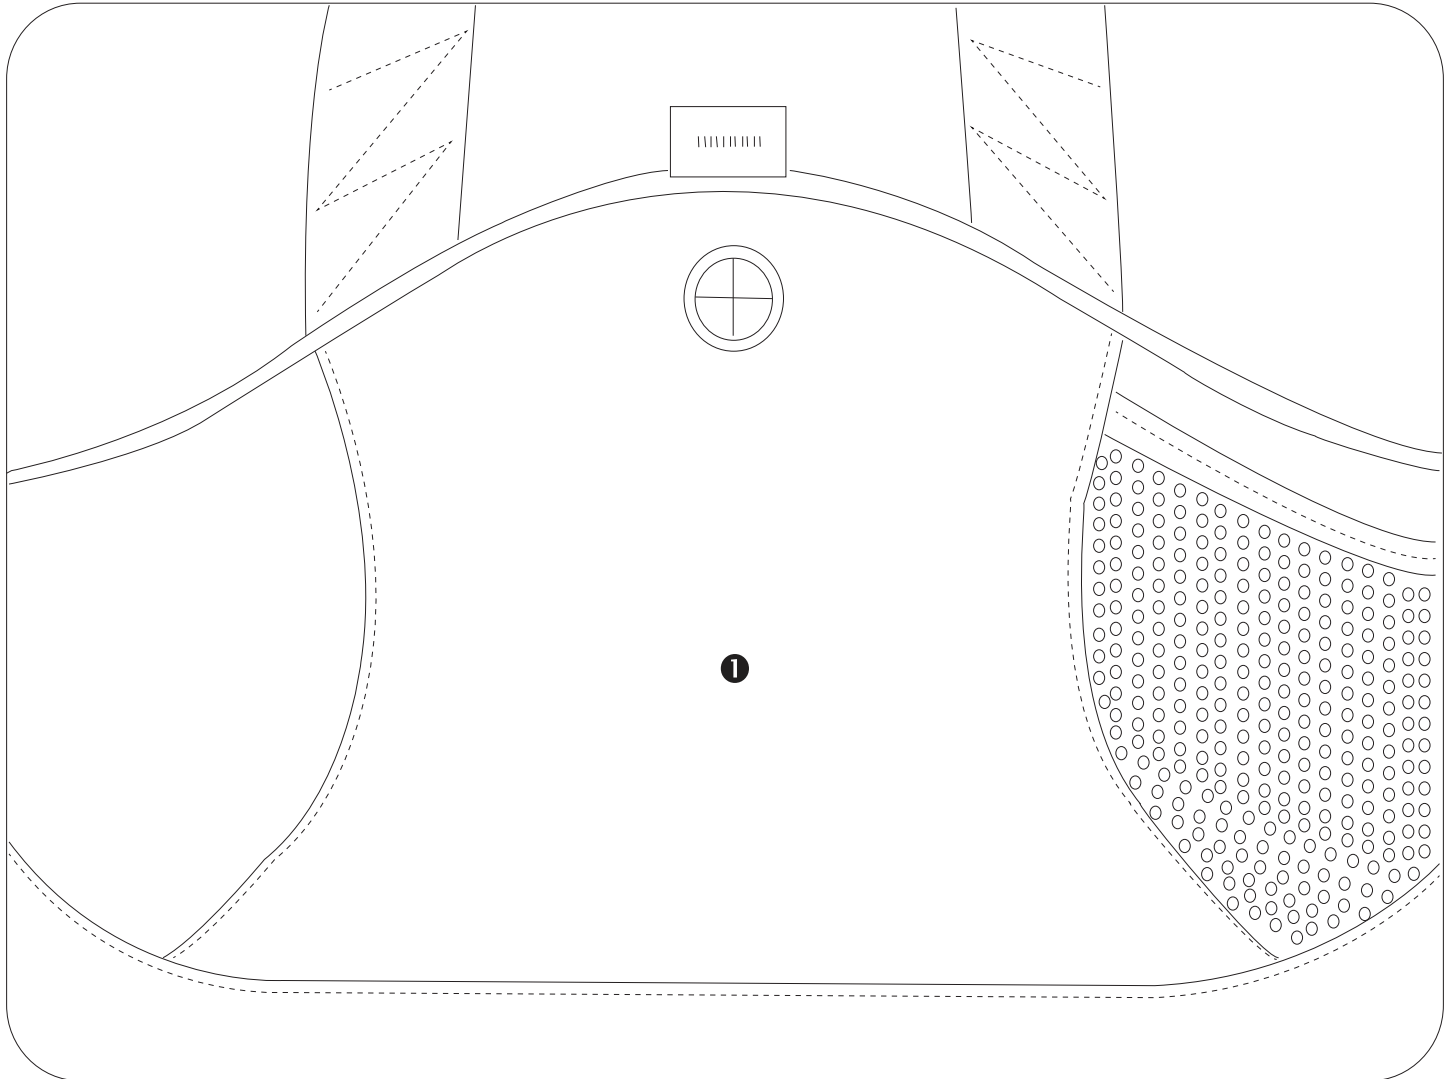

The Range®

ART APPROVAL LAYOUT

Product Size: 285mm high x 380mm wide (excluding strap)
Recommended Decoration Area & Size: Screen: 153mm(h) x 102mm(w).
Embroidery: 63.5mm(w) x 25mm(h). Transfer: 127mm(h) x 102mm(w)