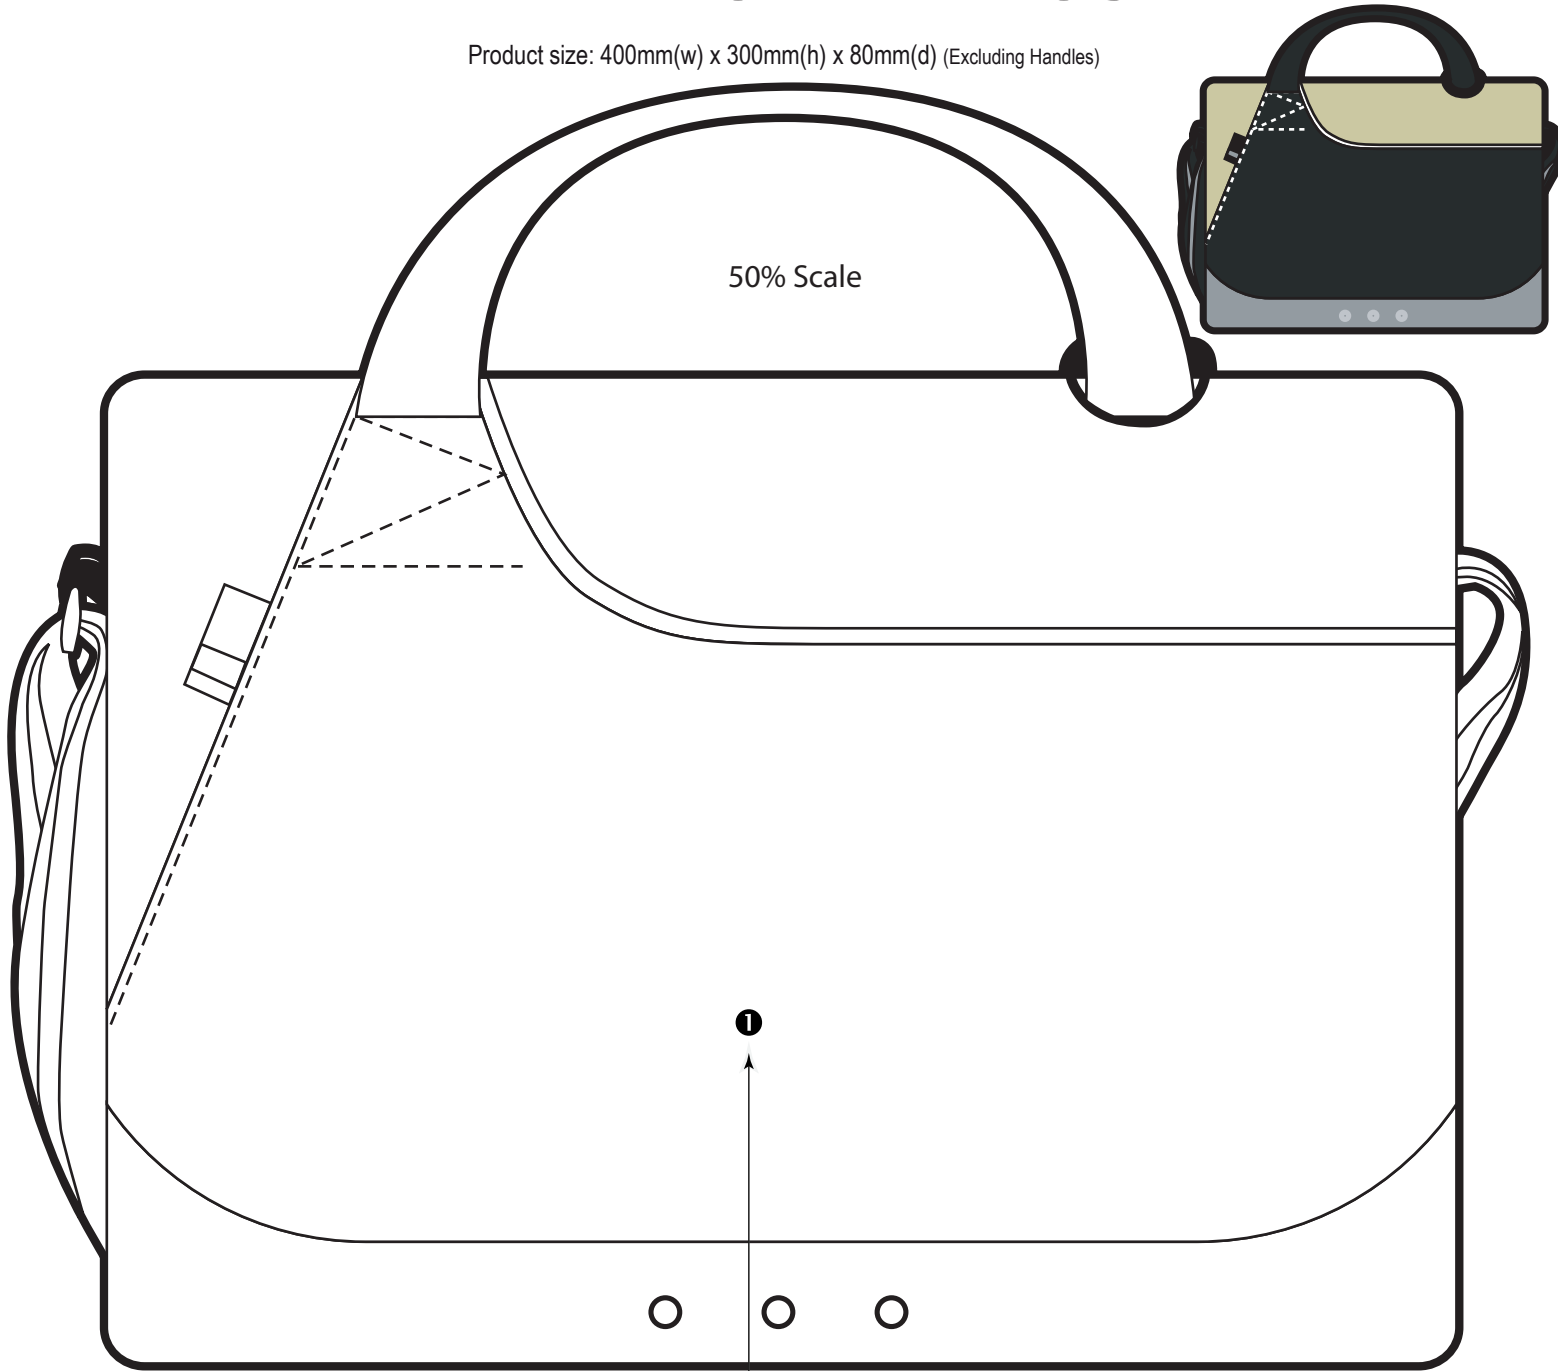

The Range®

ART APPROVAL LAYOUT

12.5% Scale

Product size: 400mm(w) x 300mm(h) x 80mm(d) (Excluding Handles)

Recommended Print Area & Size:
100mm(h) x 150mm(w) - Screen Print

PRODUCT: 5138GN - Rubble Brief Conference Bag	<input checked="" type="checkbox"/> FIRST SUBMISSION	<input type="checkbox"/> APPROVED <input type="checkbox"/> NOT APPROVED
PRODUCT COLOUR: Green/Black	<input type="checkbox"/> REVISION 1	
PRODUCT SCALE: 50%	<input type="checkbox"/> REVISION 2	
POSITION(S): _____	<input type="checkbox"/> REVISION 3	
PRINT COLOUR(S): _____	<input type="checkbox"/> REVISION 4	
DECORATION METHOD: _____	NAME: _____	
ART SIZE(S): _____	COMPANY: _____	
DELIVERY DATE: _____	SIGNATURE: _____ DATE: _____	
	COMMENTS: _____	