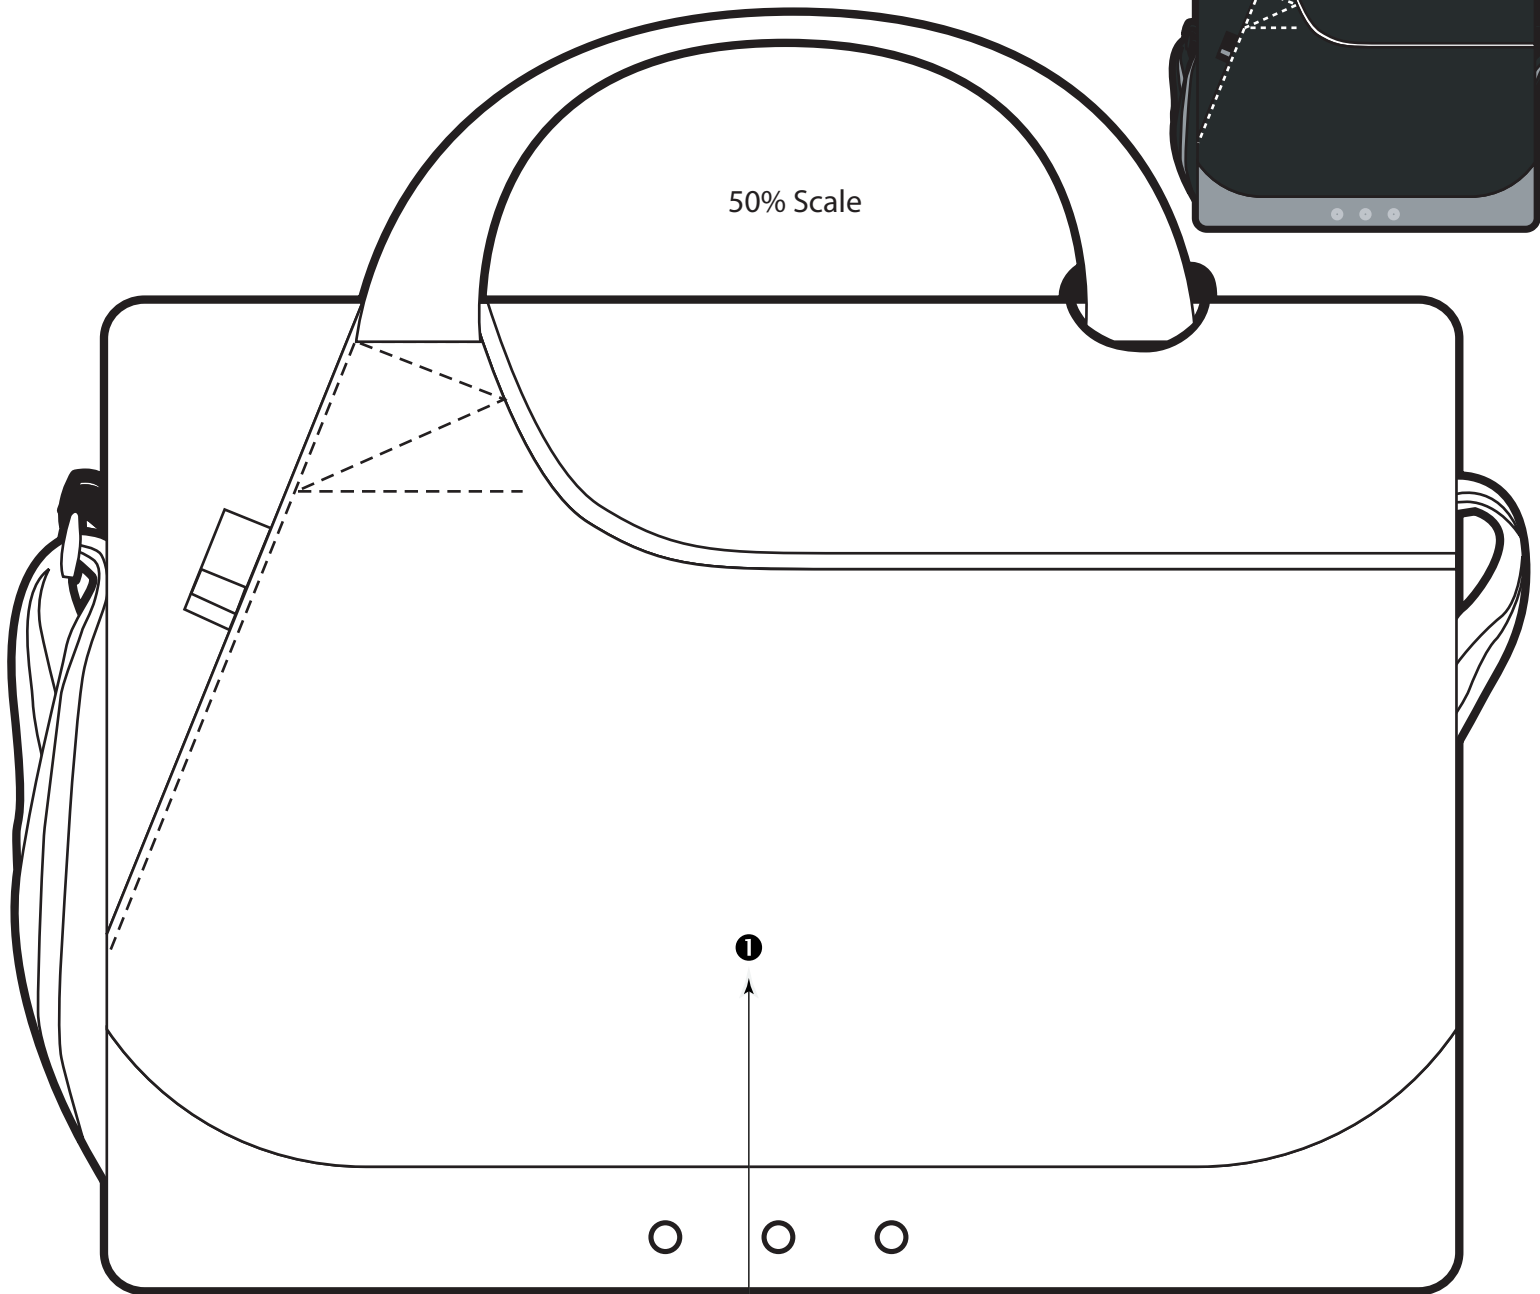

## ART APPROVAL LAYOUT

12.5% Scale

Product size: 400mm(w) x 300mm(h) x 80mm(d) (Excluding Handles)

50% Scale

Recommended Print Area & Size:  
100mm(h) x 150mm(w) - Screen Print

PRODUCT: 5138BK - Rubble Brief Conference Bag

PRODUCT COLOUR: Black

PRODUCT SCALE: 50%

POSITION(S): \_\_\_\_\_

PRINT COLOUR(S): \_\_\_\_\_

DECORATION METHOD: \_\_\_\_\_

ART SIZE(S): \_\_\_\_\_

DELIVERY DATE: \_\_\_\_\_

- FIRST SUBMISSION
- REVISION 1
- REVISION 2
- REVISION 3
- REVISION 4