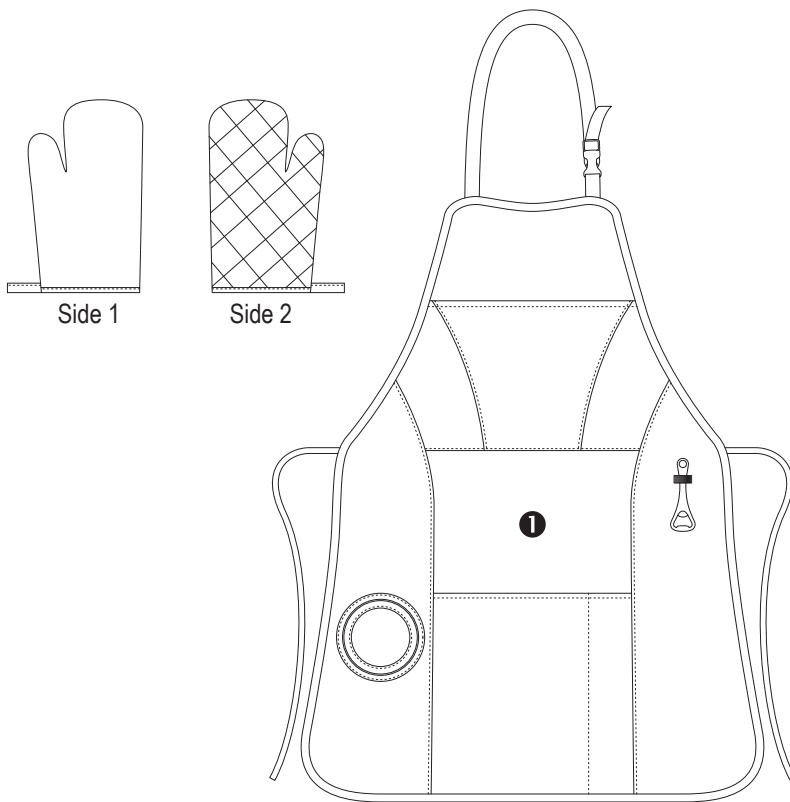

The Range®

ART APPROVAL LAYOUT

Actual Product Size: 610mm wide x 800mm high
Recommended Decoration Area & Size: 150mm wide x 100mm high - Screen / Embroidery

Product Scale: 10%

PRODUCT: 4257 BBQ Apron	<input checked="" type="checkbox"/> FIRST SUBMISSION	<input type="checkbox"/> APPROVED <input type="checkbox"/> NOT APPROVED
PRODUCT COLOUR: _____	<input type="checkbox"/> REVISION 1	
PRODUCT SCALE: 10%	<input type="checkbox"/> REVISION 2	
POSITION(S): _____	<input type="checkbox"/> REVISION 3	
PRINT COLOUR(S): _____	<input type="checkbox"/> REVISION 4	
DECORATION METHOD: _____	NAME: _____	
ART SIZE(S): _____	COMPANY: _____	
DELIVERY DATE: _____	SIGNATURE: _____ Date: _____	
	COMMENTS: _____	