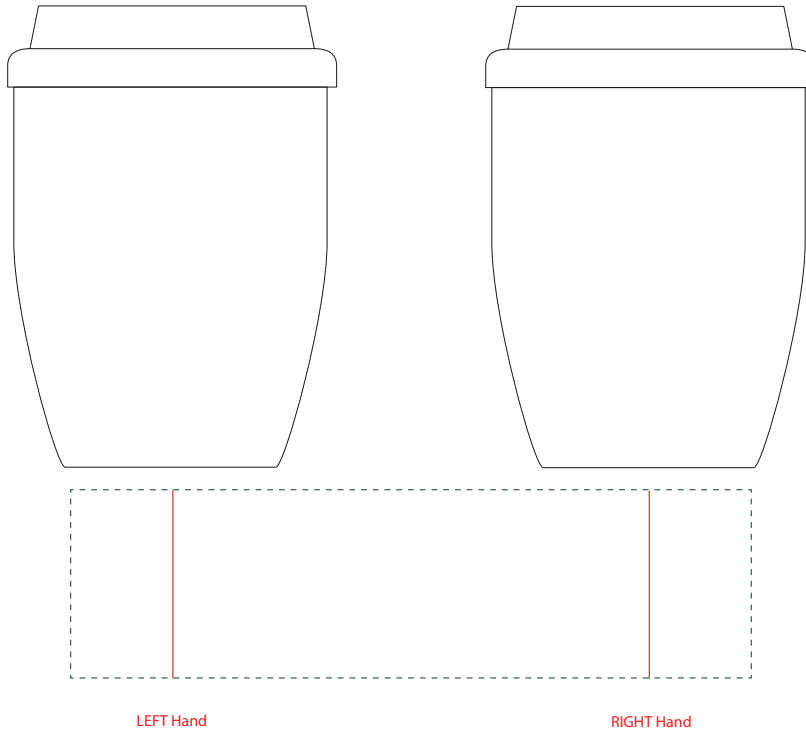

ART APPROVAL

Please check that all the details are correct before providing your approval **with confirmed art version**

4030 - Ceramic Mug with Silicone Lid

Decoration Size: -
Decoration Method: -
Decoration Colour: -

Product Colour: -
Art Version: -

Please Note: Where Decoration Method uses Digital Printing Techniques colours are produced using CMYK equivalent.

Product Scale 50%

Refer to www.niconcept.com.au for recommended decoration methods, positions and sizes.